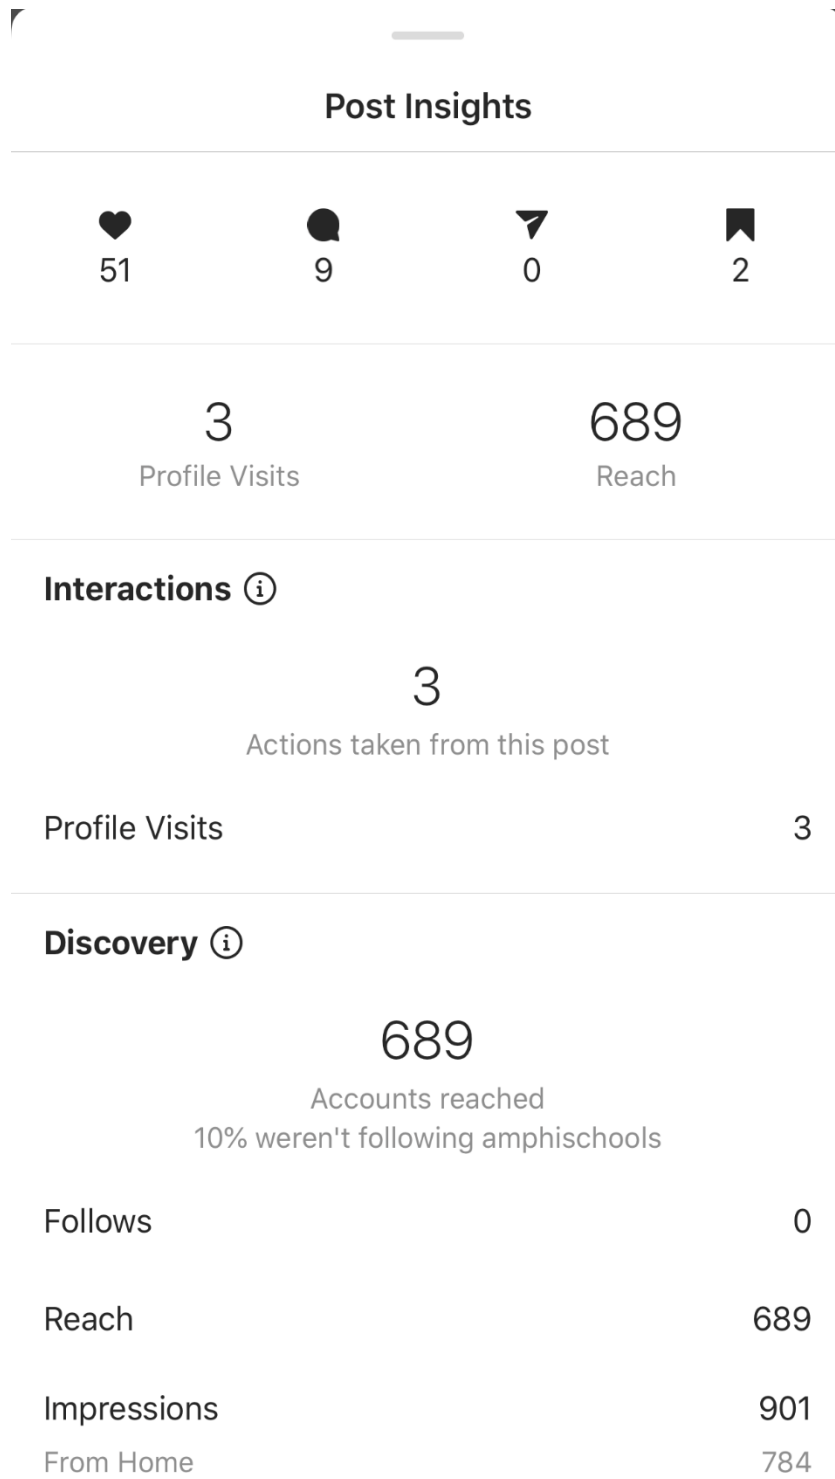

Instagram insights continued: